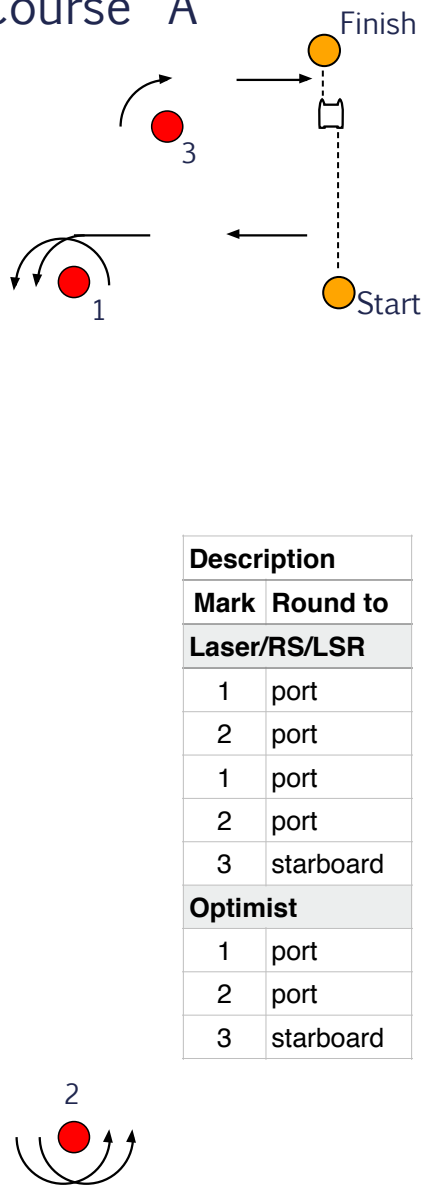

Course 'A'

Description	
Mark	Round to
Laser/RS/LSR	
1	port
2	port
1	port
2	port
3	starboard
Optimist	
1	port
2	port
3	starboard

Course 'W'